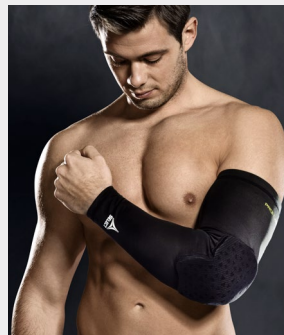

SELECT PROF CARE

PROTECTIONS

6610 MANCHON DE COMPRESSION

- Manchon de compression composé de 82% de polyamide et 18% de fibre synthétique (Spandex).
- Une structure drainante en silicone est également ajoutée à l'intérieur apportant un effet kinésio logique et améliorant le flux sanguin.
- Cela permet une meilleure récupération et accentue l'énergie musculaire pendant l'entraînement et les matchs.
- De plus son utilisation permet de réguler la transpiration ce qui a pour effet de ne pas interférer sur le grip du ballon.
- Développé en collaboration rapprochée avec le joueur de handball, international norvégien, Havard Tvedten.
- Livré par paire.

Item no. L710013-200 Noir
Item no. L710013-100 Blanc
Item no. L710013-300 Rouge
Item no. L710013-600 Bleu
Taille XS, S, M, L, XL
PPC : 50.00 €

6652 MANCHON DE COMPRESSION

- Manche de compression longue avec coussinet léger.
- 82 % polyamide, 18 % spandex.
- Coussin en caoutchouc 100 % EVA.
- Bande silicone pour un meilleur maintien.
- Vendu à l'unité.

Item no. L710021-200 Noir
Item no. L710021-100 Blanc
Taille XS, S, M, L, XL
PPC : 30.00 €