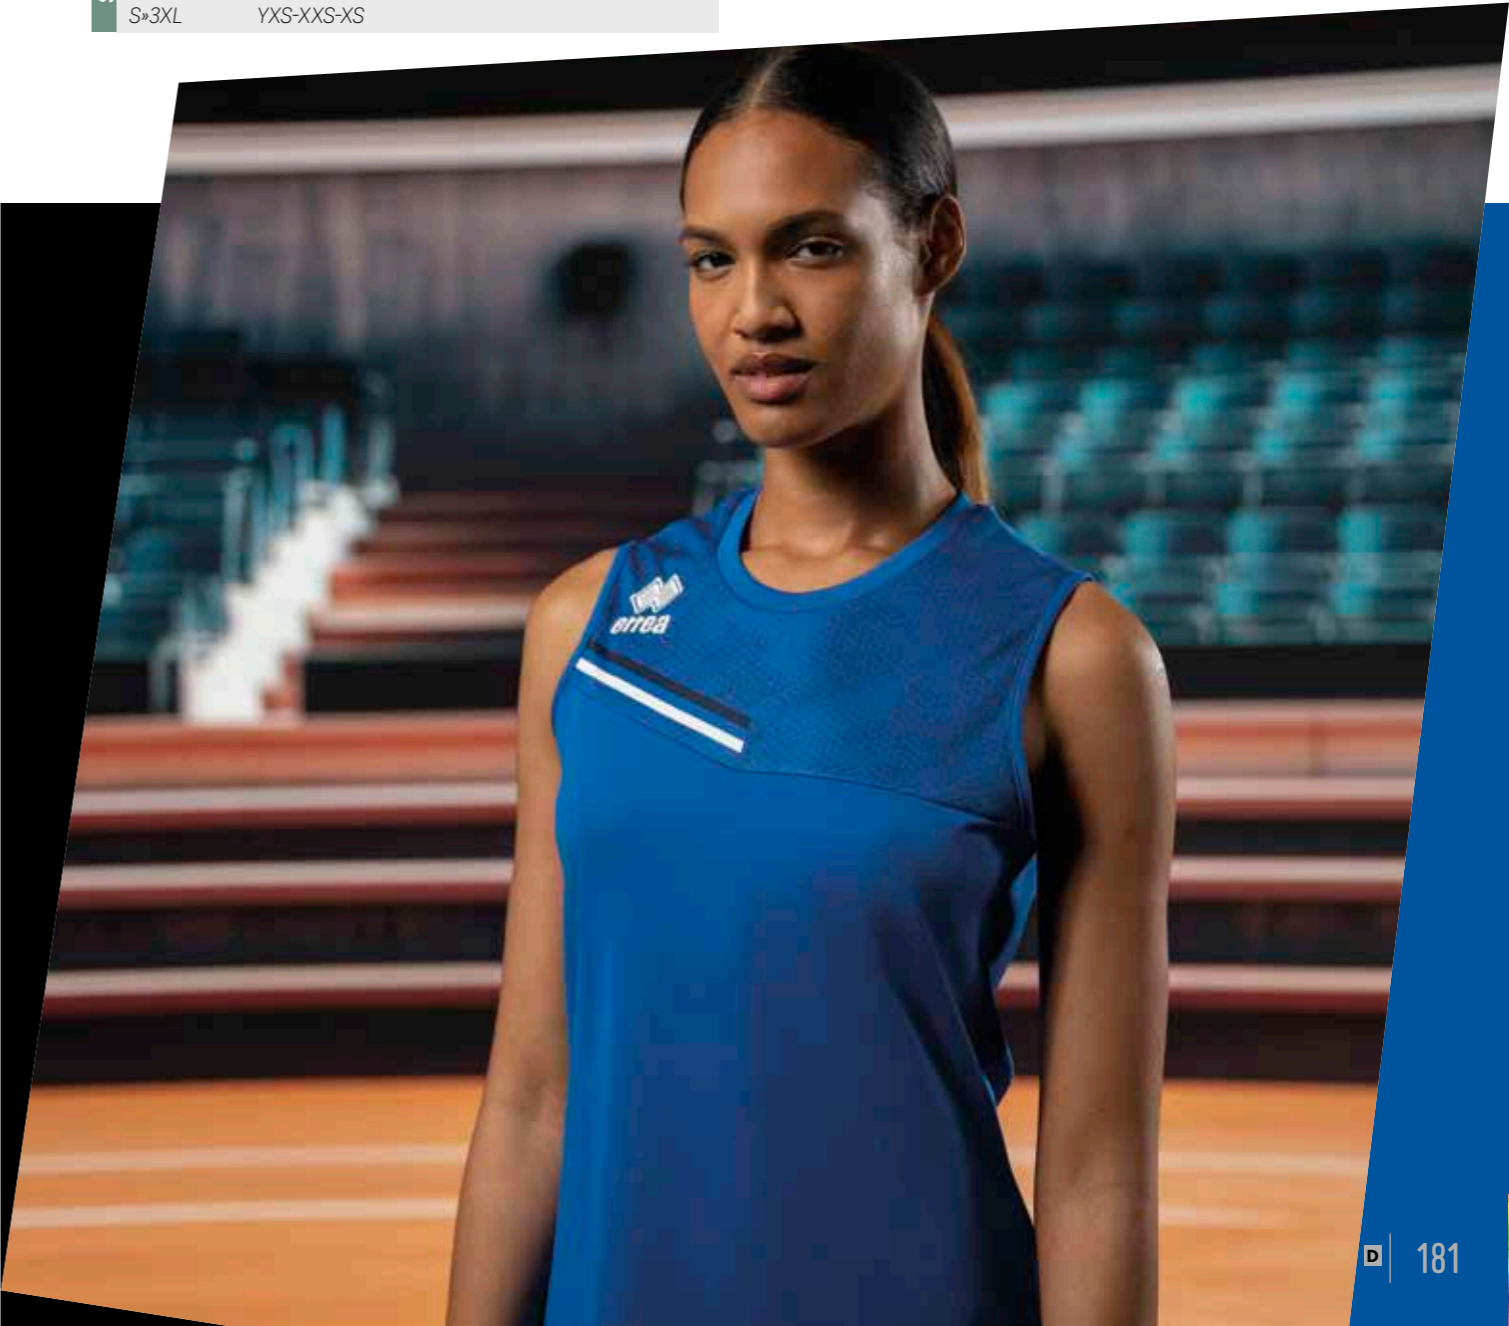

KIT ELOY	ELOY			
	VOLLEYBALL	PREMIER	CARYS 3.0	AMAZON PRO
AD	€ 79,00	€ 78,50	€ 68,50	€ 68,50
	€ 63,20	€ 62,80	€ 54,80	€ 54,80
JR	€ 75,50	€ 76,50	€ 66,50	€ 66,50
	€ 60,40	€ 61,20	€ 53,20	€ 53,20