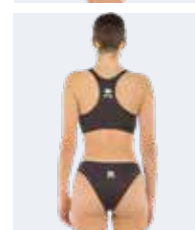

2026 CRUZ

€ 31,00 € 31,00

Adult **GP000Z** S>XL
Junior **GP001Z** XS

PREMIER 82% polyester 18% elastane - 165 g/mq

- Coutures plates
- Logo en contraste à l'arrière

- Flat stitching
- Logo in contrasting colour on the back

- Flachnähte
- Logo in Kontrastfarbe hinten