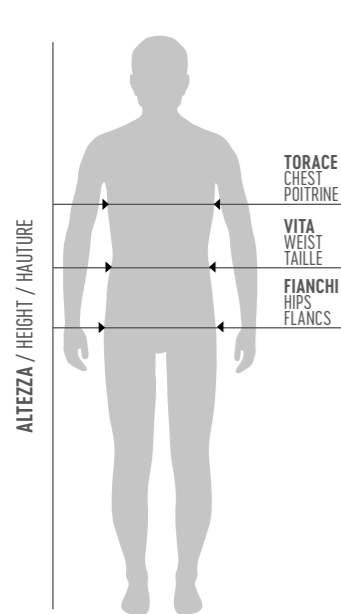

SIZE CHART

Se sei al limite tra due taglie, ordina quella immediatamente più piccola per una vestibilità più aderente o quella immediatamente più grande per una vestibilità più comoda.

If you are in between sizes, order the smaller size for a snugger fit or the larger one if you prefer a more comfortable fit.

Si vous êtes juste entre deux tailles, commandez la plus petite pour une coupe plus ajustée ou la plus grande pour une coupe plus confortable.

TAGLIE UOMO / SIZES MAN / TAILLES HOMME										
	EU	IT	TORACE / CHEST / POITRINE		VITA / WAIST / TAILLE		FIANCHI / HIPS / FLANCS		ALTEZZA / HEIGHT / HAUTEUR	
			cm	inches	cm	inches	cm	inches	cm	inches
KID	3YXS	22-24							98-108	39-42.5
	2YXS	26-28							110-120	42.5-47.2
JUNIOR	YXS	30-32	64-72	25-28	54-60	21.26-24	66-74	26-29	122-132	48-52
	XXS	34-36	72-80	28-31	60-66	24-26	74-82	29-32	134-144	52.8-56.7
	XS	38-40	80-88	31-35	66-72	26-28	82-90	32-35	146-156	57.5-61.4
ADULT	S	42-44	90-94	35-37	72-76	28-30	92-96	36-38	167-172	65.7-67.7
	M	46-48	94-98	37-39	76-80	30-31	96-100	38-39.4	173-178	68.1-70.1
	L	50-52	98-102	39-40.2	80-84	31-33	100-104	39.4-40.9	179-184	70.5-72.4
	XL	54	102-106	40.2-41.7	84-88	33-35	104-108	40.9-42.5	185-190	72.8-74.8
	XXL	56	106-110	41.7-43.3	88-92	35-36	108-112	42.5-44.1	191-196	75.2-77.2
	3XL	58	110-114	43.3-44.9	92-94	36-37	112-116	44.1-45.7	197-202	77.6-79.5
	4XL	60	114-118	44.9-46.5	94-96	37-38	116-120	45.7-47.2	203-208	79.9-81.9