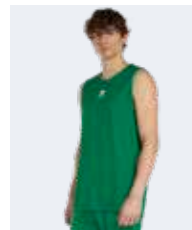

- Ärmelloses Shirt
- Rundhalsausschnitt
- Doppelgewebe

STANDARD 100
074744.0
CENTROCOT