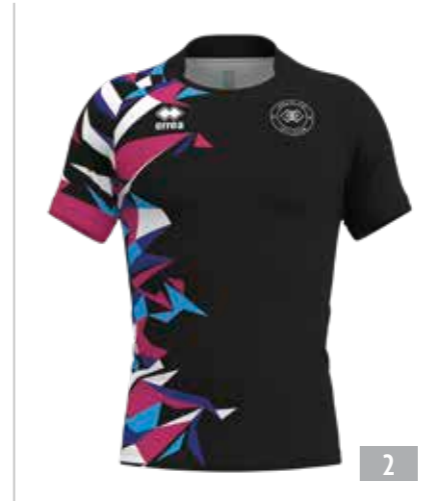

ADULT - PMHP3C € 79,00
JUNIOR - PMHP4C € 79,00

○ SATURNO-LIGHT 100% POLYESTER -185 g/mq

FULL_CUSTOM - Rugby

- LOOK EVAN
- LOOK MARK
- LOOK CURTIS
- LOOK BRANDON
- LOOK CLASSIC
- TROUSERS
- GOALKEEPERS COMPETITION
- BASKET
- RUGBY
- ATHLETICS
- PADÉL
- JACKETS
- BASE LAYER
- ACCESSORIES
- CUSTOM