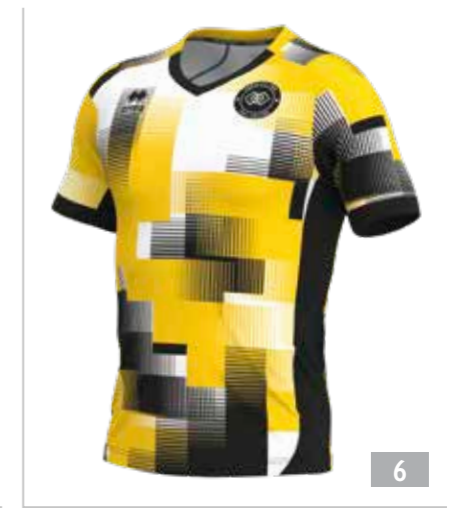

ADULT - PMME3C € 73,00
 JUNIOR - PMME4C € 73,00

○ MUNDIAL 100% POLYESTER - 145 g/mq
 ○ FUTURE 100% polyester - 140 g/mq

FULL_CUSTOM - Competition

LOOK EVAN
 LOOK MARK
 LOOK CURTIS
 LOOK BRANDON
 LOOK CLASSIC
 TROUSERS
 COMPETITION
 GOALKEEPERS
 BASKET
 RUGBY
 ATHLETICS
 PADEL
 JACKETS
 BASE LAYER
 ACCESSORIES
 CUSTOM