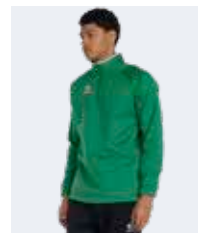

2029 MANSEL 3.0

€ 38,00   € 38,00   € 38,00

Adult **FG0K0Z** S-3XL
Junior **FG0K1Z** YXS-XXS-XS
Kid **FG0K2Z** 2YXS

BASIC 100% polyester - 200 g/mq