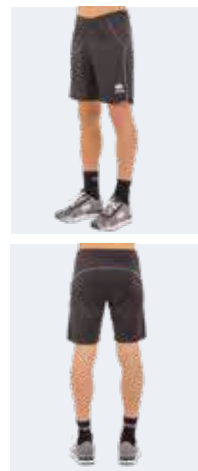

2029 TRANSFER 3.0

€ 38,50 € 36,50

Adult **FP740Z**
S»XXL
Junior **FP741Z**
XXS-XS

MUNDIAL 100% polyester - 145 g/mq

- Short sublimé
- Élastique à la taille et lacets réglables
- Profil latéral en contraste

Fino ad esaurimento scorte
While stocks last
Jusqu'à épuisement du stock

- Sublimated shorts
- Stretched waistband and adjustable drawstring
- Contrasting side trim

- Sublimierte kurze Hose
- Elastischer Hüftbund und verstellbare Kordeln
- Kontrastierendes Seitenprofil

STANDARD 100
074744.O
CENTROCOT