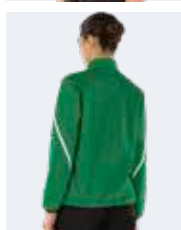

PIQUET 100% polyester - 215 g/mq
 FULL 100% polyester - 240 g/mq

2026 CRISTINE

€ 57,50 Adult **GG0P0Z** S-XXL
 € 54,50 Junior **GG0P1Z** YXS-XXS-XS

PIQUET 100% polyester - 215 g/mq
 FULL 100% polyester - 240 g/mq