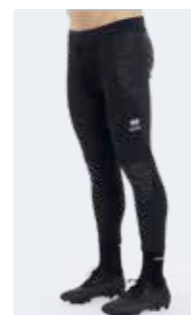

2026 AYER

€ 76,50

Adult

GP0X0Z

S»3XL

82% NYLON 18% ELASTAN
MESH 100% INSIDE

- Short de gardien technique en dessous
- Short avec rembourrage en EVA sur les hanches
- Coutures en contraste vert fluorescent
- Élastique à la taille et lacets réglables

- Technical goalkeeper shorts underneath
- Shorts with padding in EVA on sides
- Stitching in contrasting colour fluorescent green
- Elastic waistband and adjustable drawstring

- Technische Torwartshorts darunter
- Polsterung an den Seiten aus EVA
- Kontrastnähte leuchtendes Grün
- Gummizug in der Taille und verstellbare Kordeln

2026 IZOR

€ 82,00

Adult

GM2G0L

S»3XL

82% NYLON 18% ELASTAN
MESH 100% INSIDE

- Sous-vêtements techniques de gardien de but
- Col rond
- Coutures en contraste vert fluorescent
- Logo Erreà appliquée à chaud sur la poitrine
- Rembourrage en matériau thermoformé sur les coudes
- Application en silicone sur les épaules et les coudes

- Technical goalkeeper underwear
- Crew neck
- Stitching in contrasting colour fluorescent green
- Heat applied Erreà logo on chest
- Padding in thermoformed material on the elbows
- Silicone application on the shoulders and elbows

- Technische Torwartunterwäsche
- Rundhalsausschnitt
- Kontrastnähte Neongrün
- Logo Erreà beflocht auf der Brust
- Polsterung aus thermogeformtem Material an den Ellenbogen
- Silikonapplikation an Schultern und Ellbogen

2026 DEVIN

€ 71,00

Adult

GP1D0Z

S»XXL

82% NYLON 18% ELASTAN
MESH 100% INSIDE

- Applications de silicone sur les hanches et les genoux pour réduire l'abrasion avec le sol
- Taille élastique et lacets réglables
- Ajustement serré

- Silicone applications on the hips and knees to reduce abrasion with the ground
- Stretched waist and adjustable laces
- Tight fit