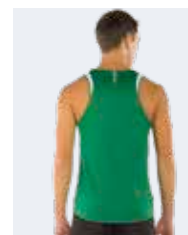

02500
black/white

00900
green/white

04920
yellow fluo/black

59120
green fluo/black

2026 STARTER

€ 44,50 € 44,50

Adult Junior
GM1M0S GM1M1S
S>XXL XXS-XS

UTILITY 100% polyester - 145 g/mq