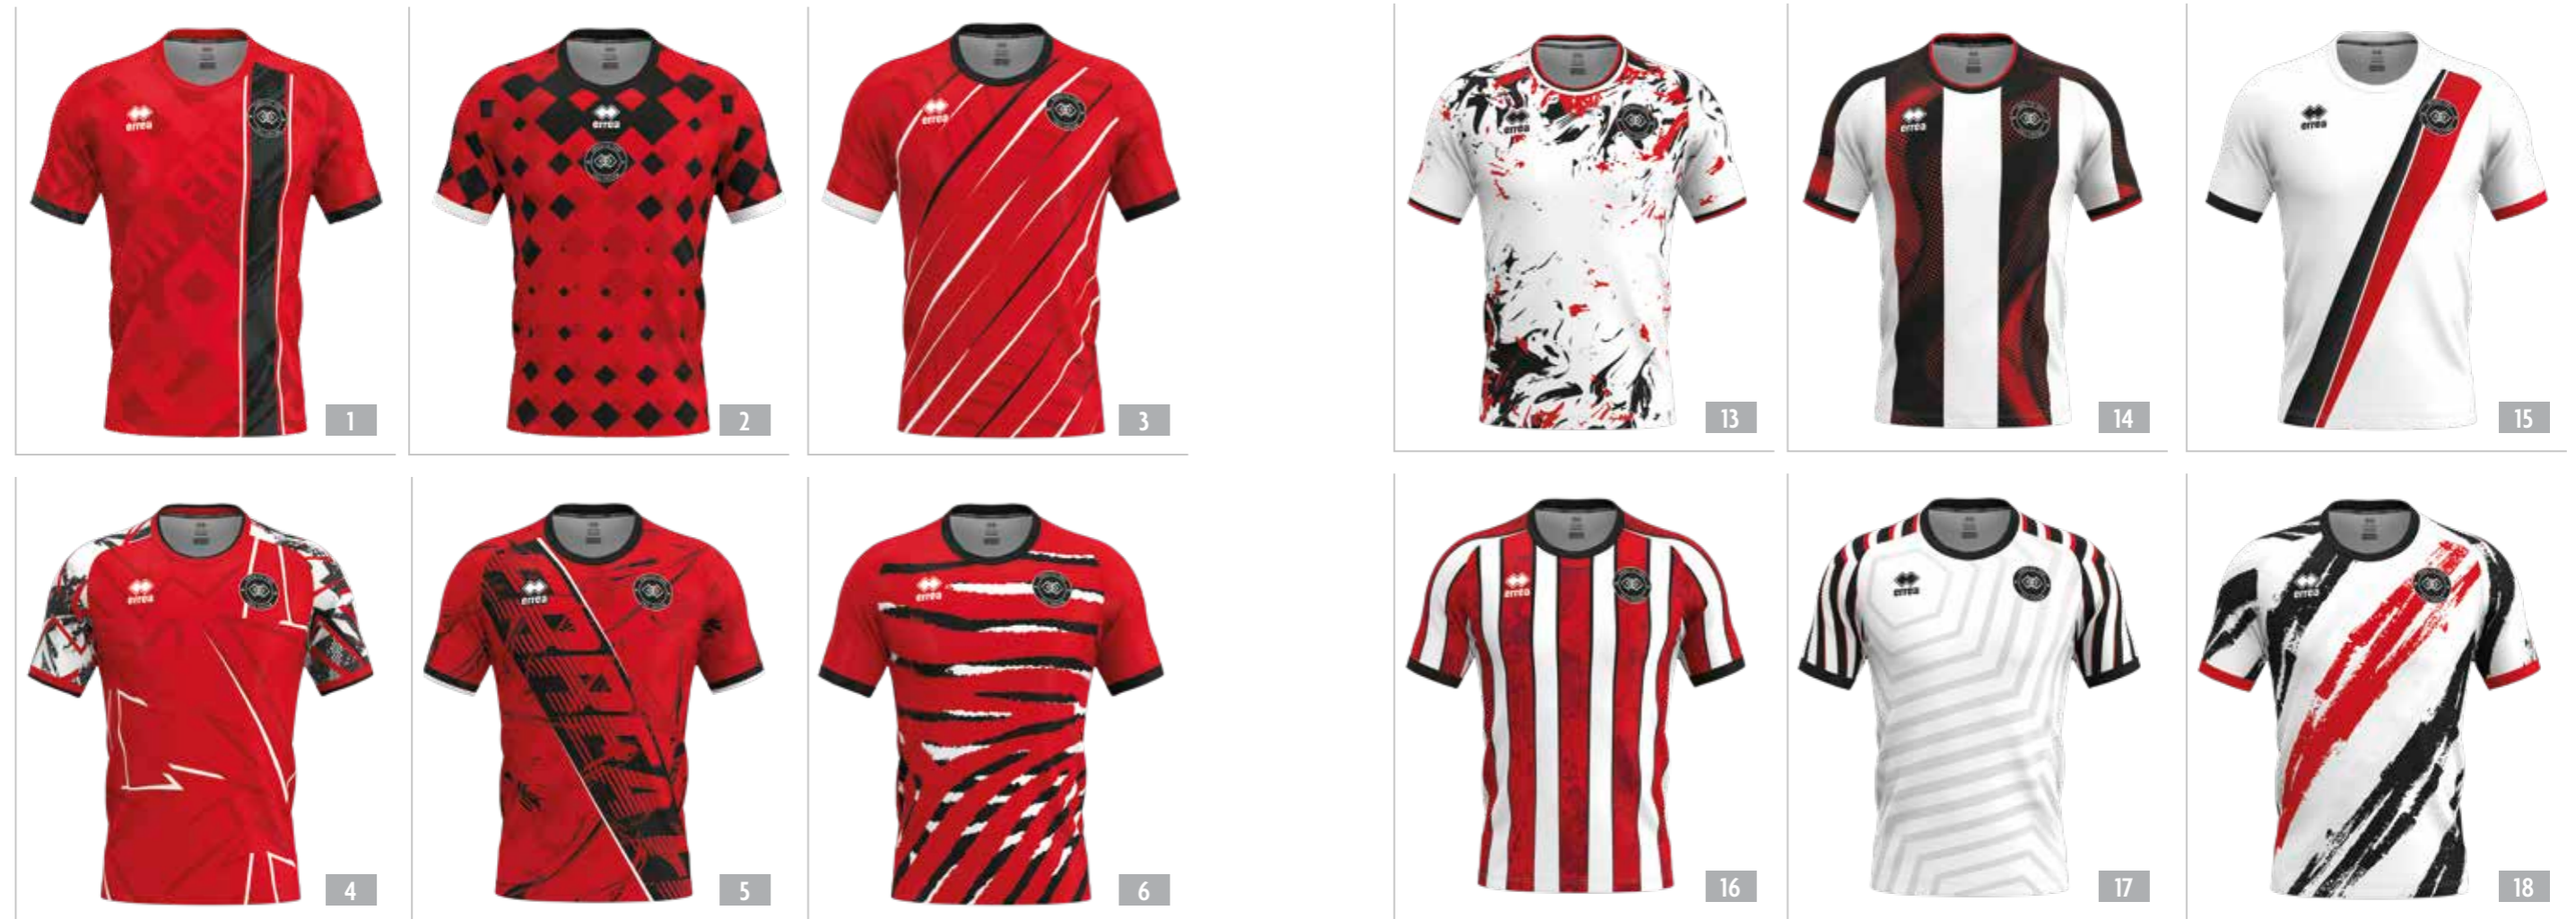

FULL_CUSTOM - Competition

LOOK EVAN
 LOOK MARK
 LOOK CURTIS
 LOOK BRANDON
 LOOK CLASSIC
 TROUSERS
 COMPETITION
 GOALKEEPERS
 BASKET
 RUGBY
 ATHLETICS
 PADEL
 JACKETS
 BASE LAYER
 ACCESSORIES
 CUSTOM

PARMA 3.0