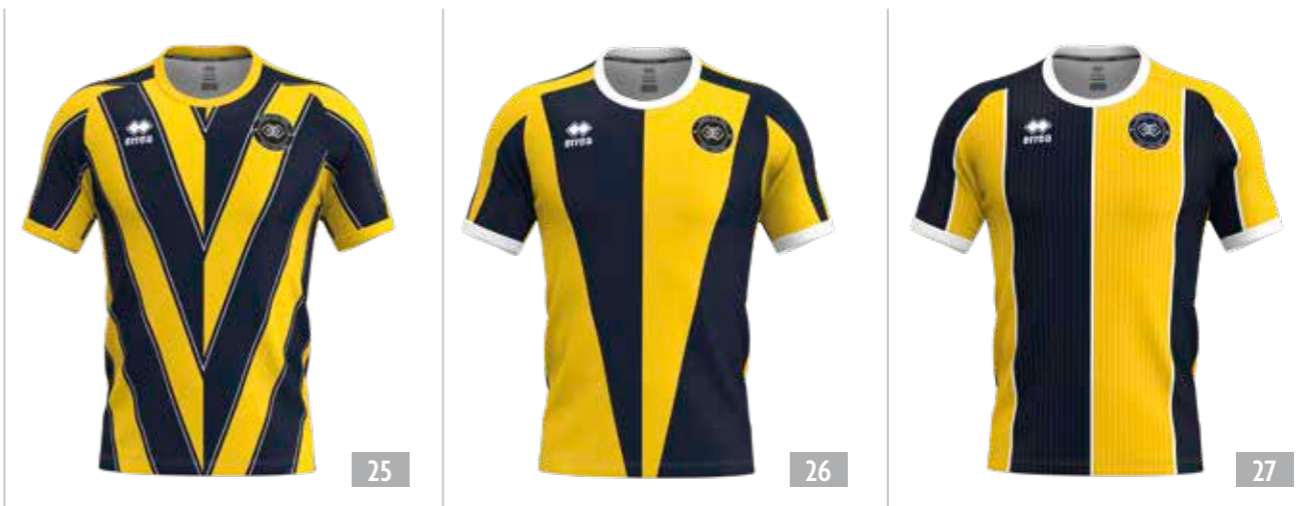

FULL_CUSTOM - Competition