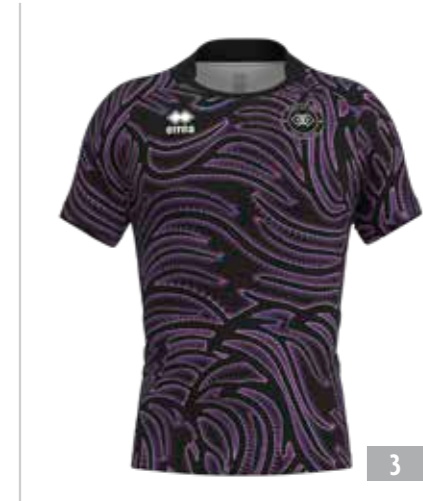

ADULT - PMHP3C € 79,00
JUNIOR - PMHP4C € 79,00

○ SATURNO-LIGHT 100% POLYESTER -185 g/mq

FULL_CUSTOM - Rugby

- LOOK EVAN
- LOOK MARK
- LOOK CURTIS
- LOOK BRANDON
- LOOK CLASSIC
- TROUSERS
- GOALKEEPERS COMPETITION
- BASKET
- RUGBY
- ATHLETICS
- PADÉL
- JACKETS
- BASE LAYER
- ACCESSORIES
- CUSTOM