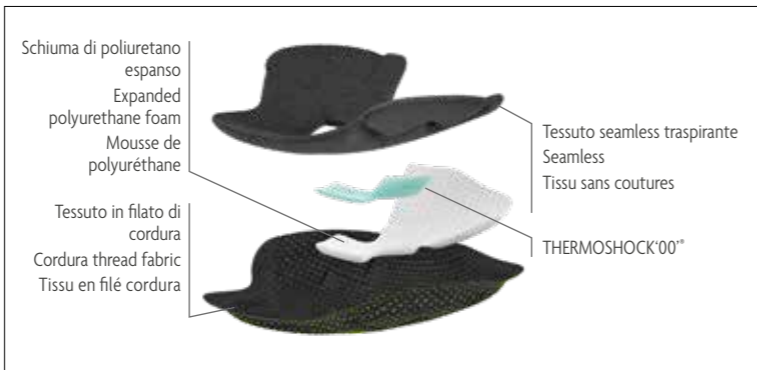

2026 SETH

€ 47,50

Adult
UA0D0Z
S - M - L - XL

90% POLYAMIDE - 10% ELASTANE
INSIDE: 90% POLYURETHANE FOAM - 5% POLYESTER
5% THERMOPLASTIC

- Blister de 2 pièces
- Mousse de polyuréthane élargie
- Tissu en fil de cordura
- Tissu sans couture respirant
- Compression légère

- 2-piece blister
- Expanded polyurethane foam
- Cordura yarn fabric
- Breathable seamless fabric
- Light compression

- Blisterpackung mit 2 Stück
- Polyurethanschäum
- Gewebe aus Cordura-Garn
- Atmungsaktives nahtloses Gewebe
- Leichte Kompression