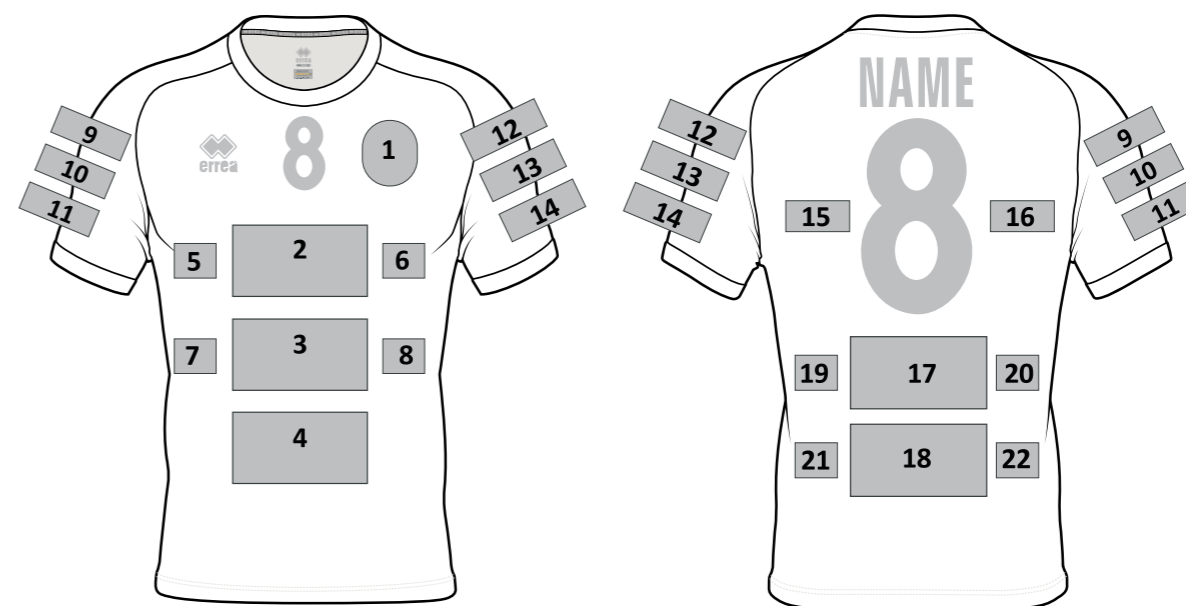

FRONT

- 1 BADGE (h x w cm) .....
- NUMBER (cm h) .....
- 2 LOGO (h x w cm) .....
- 3 LOGO (h x w cm) .....
- 4 LOGO (h x w cm) .....
- 5 LOGO (h x w cm) .....
- 6 LOGO (h x w cm) .....
- 7 LOGO (h x w cm) .....
- 8 LOGO (h x w cm) .....

RIGHT SLEEVE

- 9 LOGO (h x w cm) .....
- 10 LOGO (h x w cm) .....
- 11 LOGO (h x w cm) .....

LEFT SLEEVE

- 12 LOGO (h x w cm) .....
- 13 LOGO (h x w cm) .....
- 14 LOGO (h x w cm) .....

BACK

- NAME cm h .....
- NUMBER cm h .....
- 15 LOGO (h x w cm) .....
- 16 LOGO (h x w cm) .....
- 17 LOGO (h x w cm) .....
- 18 LOGO (h x w cm) .....
- 19 LOGO (h x w cm) .....
- 20 LOGO (h x w cm) .....
- 21 LOGO (h x w cm) .....
- 22 LOGO (h x w cm) .....