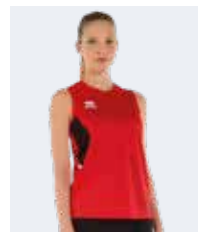

SPECIAL ORDER

CORDELL

IT FITS LIKE T-MOTHY SLEEVELESS

€ 41,00	€ 39,00
Adult	Junior
PMLZ3S	PMLZ4S
S-3XL	YXS-XXS-XS

MIN. 50 PCS
min. 10 per size
with multiples of 2

2026 CARRY

€ 41,00 € 39,00
Adult Junior
GM1G0S **GM1G1S**
S-3XL YXS-XXS-XS