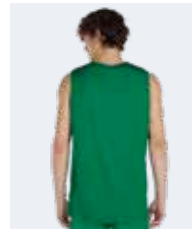

- Sleeveless shirt
- Crew neck
- Doubleface