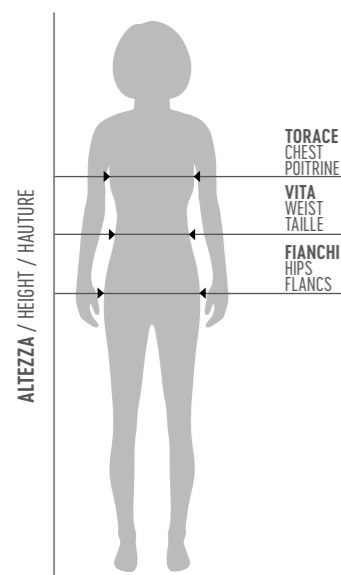

TAGLIE DONNA / SIZES WOMAN / TAILLES FEMME										
	EU	IT	TORACE / CHEST / POITRINE		VITA / WAIST / TAILLE		FIANCHI / HIPS / FLANCS		ALTEZZA / HEIGHT / HAUTEUR	
			cm	inches	cm	inches	cm	inches	cm	inches
KID	3YXS	24-26							98-108	39-42.5
	2YXS	26-28							110-120	42.5-47.2
JUNIOR	YXS	30-32	64-72	25-28	54-60	21.26-24	66-74	26-29	122-132	48-52
	XXS	34-36	72-80	28-31	60-66	24-26	74-82	29-32	134-144	52.8-56.7
	XS	38-40	80-88	31-35	66-72	26-28	82-92	32-36	146-156	57.5-61.4
ADULT	S	42-44	84-88	33-35	68-72	27-28	92-96	36-38	164-168	64.6-66.1
	M	46-48	88-92	35-36	72-76	28-30	96-100	38-39.4	169-173	66.5-68.1
	L	50-52	92-96	36-38	76-80	30-31	100-104	39.4-40.9	174-178	68.5-70.1
	XL	54	96-100	38-39.4	80-84	31-33	104-108	40.9-42.5	179-183	70.5-72
	XXL	56	100-104	39.4-40.9	84-88	33-35	108-112	42.5-44.1	184-188	72.4-74
	3XL	58	104-108	40.9-42.5	88-92	35-36	112-116	44.1-45.7	189-193	74.4-76
4XL	60	108-112	42.5-44.2	92-96	36-38	116-120	45.7-47.2	194-198	76.4-78	

GUANTI / GLOVES / GANTS

Per prendere la misura giusta della larghezza della mano, segui esattamente il disegno illustrativo.

Follow the drawing to measure the hand's width in the proper way and use the chart to figure out which size best fits your hand.

Pour mesurer la largeur de la main suivre le dessin et le tableau.

GLOVES SIZING CHART							
7,5	8	8,5	9	9,5	10	10,5	11
8,2 cm	8,5 cm	8,8 cm	9,1 cm	9,4 cm	9,7 cm	10 cm	10,3 cm

GINOCCHIERE / KNEEPADS / GENOUILLÈRES

SIZE GUIDE

Misura la circonferenza della tua gamba 15 cm sotto la tua rotula.

Measure the circumference of your leg at a point 15 cm below the middle of your kneecap.

Mesure ton tour de jambe 15 cm au-dessous de la rotule.

KNEEPAD SIZING CHART					
	XS	S	M	L	XL
cm	30-33	33-35	35-37	37-40	40-45
inches	12-13	13-13,7	13,7-14,5	14,5-15,7	15,7-17,7

CALZE / SOCKS / CHAUSSETTES

SOCKS SIZING CHART							
SIZE	KID	JR	AD	XS	M	L	XL
EU	35/38	39/42	42/46	31/34	35/38	39/42	43/47
USA	3.5/6	7/9	9/12	1/3	3.5/6	7/9	10/13
UK	2.5/5	6/8	8/11	12.5/2	2.5/5	6/8	9/12

SIZE ENERGY GRIP:

M: 39/41

L: 42/44

XL: 45/47

SCARPE / SHOES / CHAUSSURES

SHOES SIZING CHART														
EU	35	36	37	38	39	40	41	42	43	44	45	46	47	48
USA	3.5	4	5	6	7	7.5	8	9	10	10.5	11	12	13	14
UK	2.5	3	4	5	6	6.5	7	8	9	9.5	10.5	11	12	13