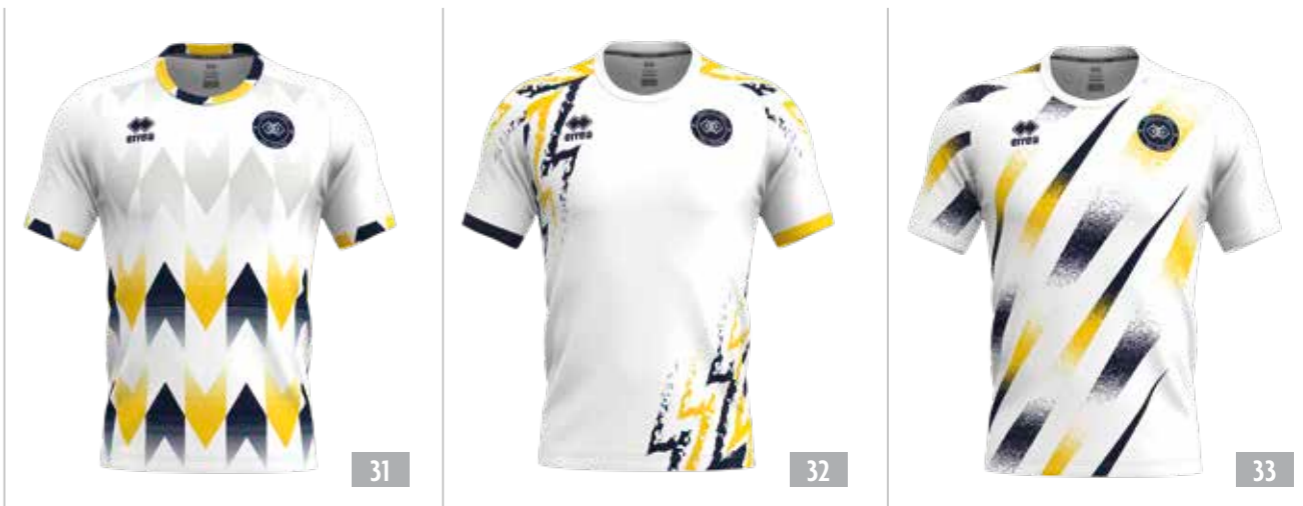

FULL_CUSTOM - Competition