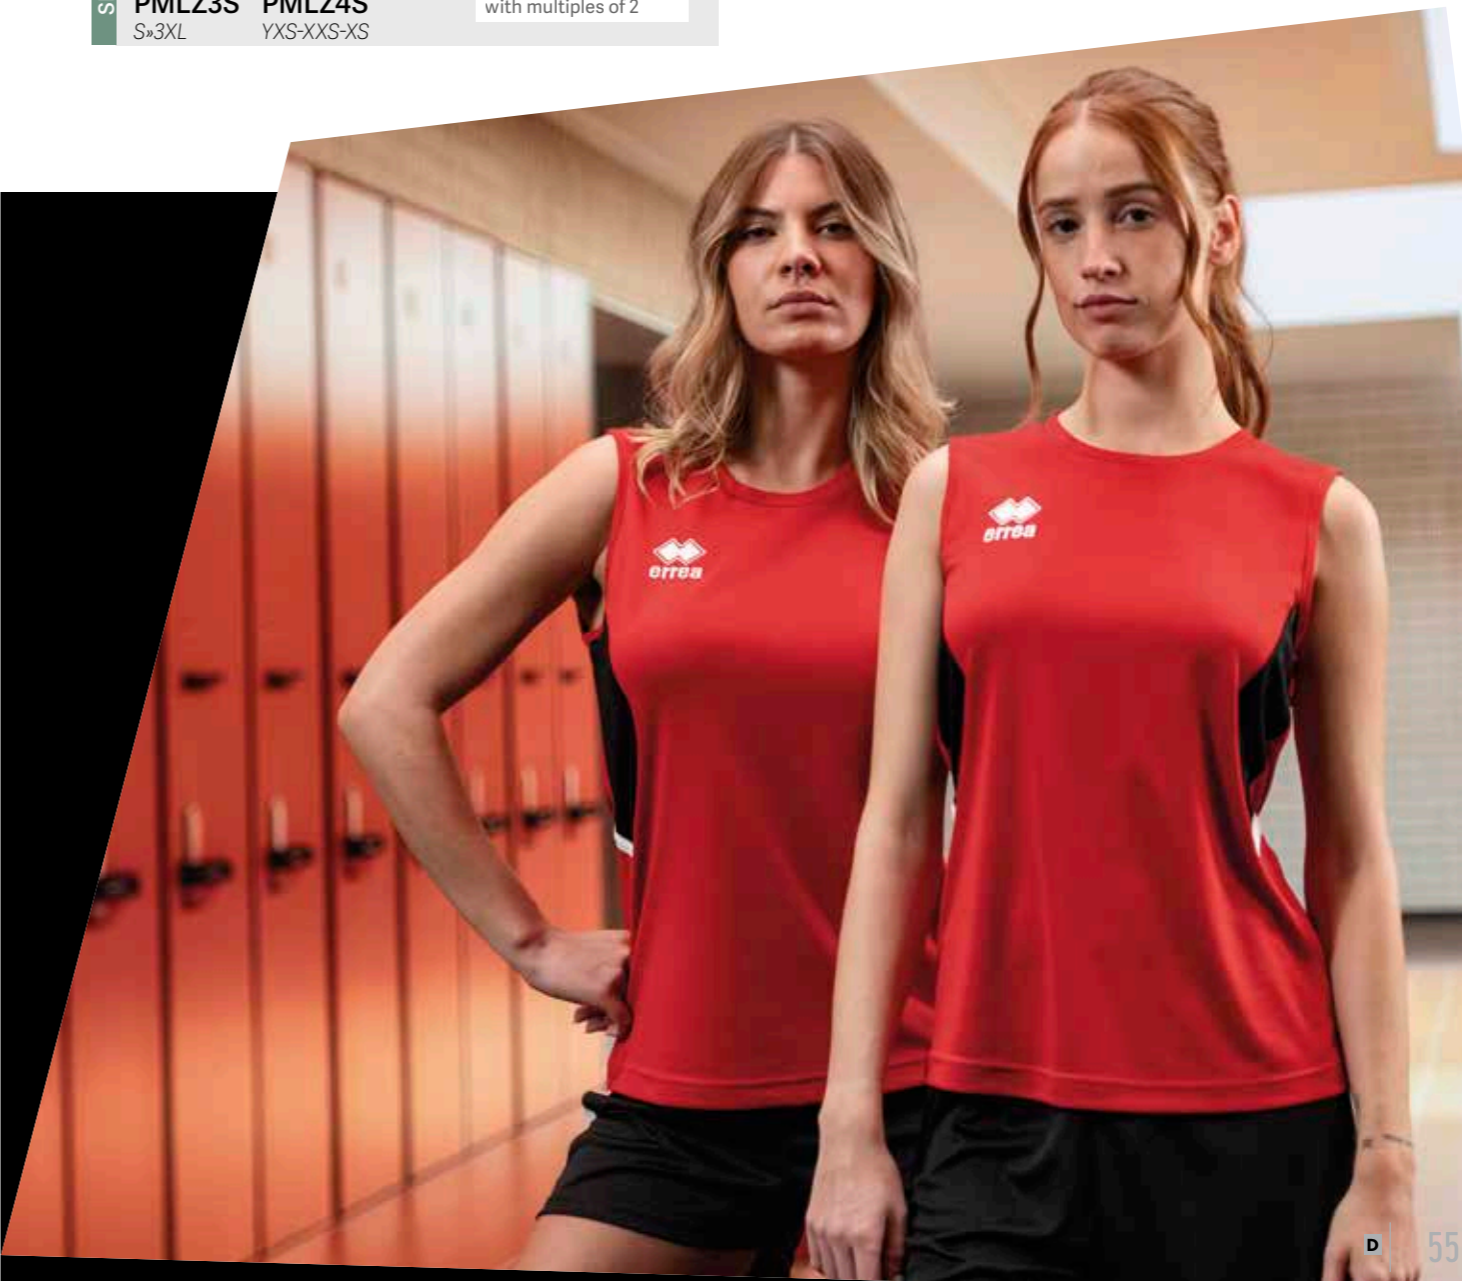

KIT CARRY

	VOLLEYBALL	PREMIER	AMAZON PRO	CARYS 3.0
AD	€ 77,50	€ 77,00	€ 67,00	€ 67,00
	€ 62,00	€ 61,60	€ 53,60	€ 53,60
JR	€ 74,00	€ 75,00	€ 65,00	€ 65,00
	€ 59,20	€ 60,00	€ 52,00	€ 52,00