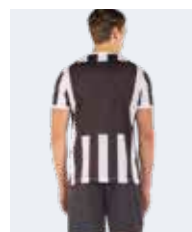

02530 black/green 02510 black/red 02560 black/blue 00920 green/yellow 00520 red/yellow 01920 navy/yellow 02520 black/yellow

2026 STRIP

€ 57,00 € 54,00

Adult **GM1BOC** S-XXL
Junior **GM1B1C** YXS-XXS-XS

SKIN 100% polyester - 125 g/mq