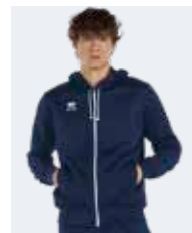

2029 JACOB

€ 56,00   € 56,00

Adult **FG0X0Z**   Junior **FG0X1Z**
S>5XL   YXS-XXS-XS