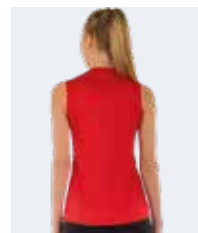

SPECIAL ORDER

CORDELL

IT FITS LIKE T-MOTHY SLEEVELESS

€ 41,00	€ 39,00
Adult	Junior
PMLZ3S	PMLZ4S
S-3XL	YXS-XXS-XS

MIN. 50 PCS
min. 10 per size
with multiples of 2

2026 CARRY

€ 41,00 € 39,00
Adult Junior
GM1G0S **GM1G1S**
S-3XL YXS-XXS-XS