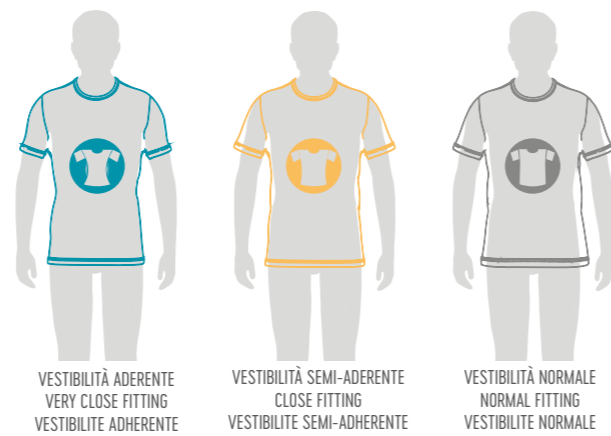

SIZE CHART

Se sei al limite tra due taglie, ordina quella immediatamente più piccola per una vestibilità più aderente o quella immediatamente più grande per una vestibilità più comoda.

If you are in between sizes, order the smaller size for a snugger fit or the larger one if you prefer a more comfortable fit.

Si vous êtes juste entre deux tailles, commandez la plus petite pour une coupe plus ajustée ou la plus grande pour une coupe plus confortable.

TAGLIE UOMO / SIZES MAN / TAILLES HOMME										
	EU	IT	TORACE / CHEST / POITRINE		VITA / WAIST / TAILLE		FIANCHI / HIPS / FLANCS		ALTEZZA / HEIGHT / HAUTEUR	
			cm	inches	cm	inches	cm	inches	cm	inches
KID	3YXS	22-24							98-108	39-42.5
	2YXS	26-28							110-120	42.5-47.2
JUNIOR	YXS	30-32	64-72	25-28	54-60	21.26-24	66-74	26-29	122-132	48-52
	XXS	34-36	72-80	28-31	60-66	24-26	74-82	29-32	134-144	52.8-56.7
	XS	38-40	80-88	31-35	66-72	26-28	82-90	32-35	146-156	57.5-61.4
ADULT	S	42-44	90-94	35-37	72-76	28-30	92-96	36-38	167-172	65.7-67.7
	M	46-48	94-98	37-39	76-80	30-31	96-100	38-39.4	173-178	68.1-70.1
	L	50-52	98-102	39-40.2	80-84	31-33	100-104	39.4-40.9	179-184	70.5-72.4
	XL	54	102-106	40.2-41.7	84-88	33-35	104-108	40.9-42.5	185-190	72.8-74.8
	XXL	56	106-110	41.7-43.3	88-92	35-36	108-112	42.5-44.1	191-196	75.2-77.2
	3XL	58	110-114	43.3-44.9	92-94	36-37	112-116	44.1-45.7	197-202	77.6-79.5
	4XL	60	114-118	44.9-46.5	94-96	37-38	116-120	45.7-47.2	203-208	79.9-81.9