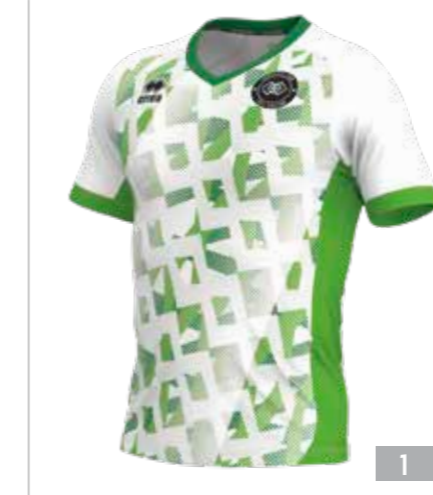

ADULT - PMME3C € 73,00
 JUNIOR - PMME4C € 73,00

○ MUNDIAL 100% POLYESTER - 145 g/mq
 ○ FUTURE 100% polyester - 140 g/mq

FULL_CUSTOM - Competition

LOOK EVAN
 LOOK MARK
 LOOK CURTIS
 LOOK BRANDON
 LOOK CLASSIC
 TROUSERS
 COMPETITION
 GOALKEEPERS
 BASKET
 RUGBY
 ATHLETICS
 PADEL
 JACKETS
 BASE LAYER
 ACCESSORIES
 CUSTOM