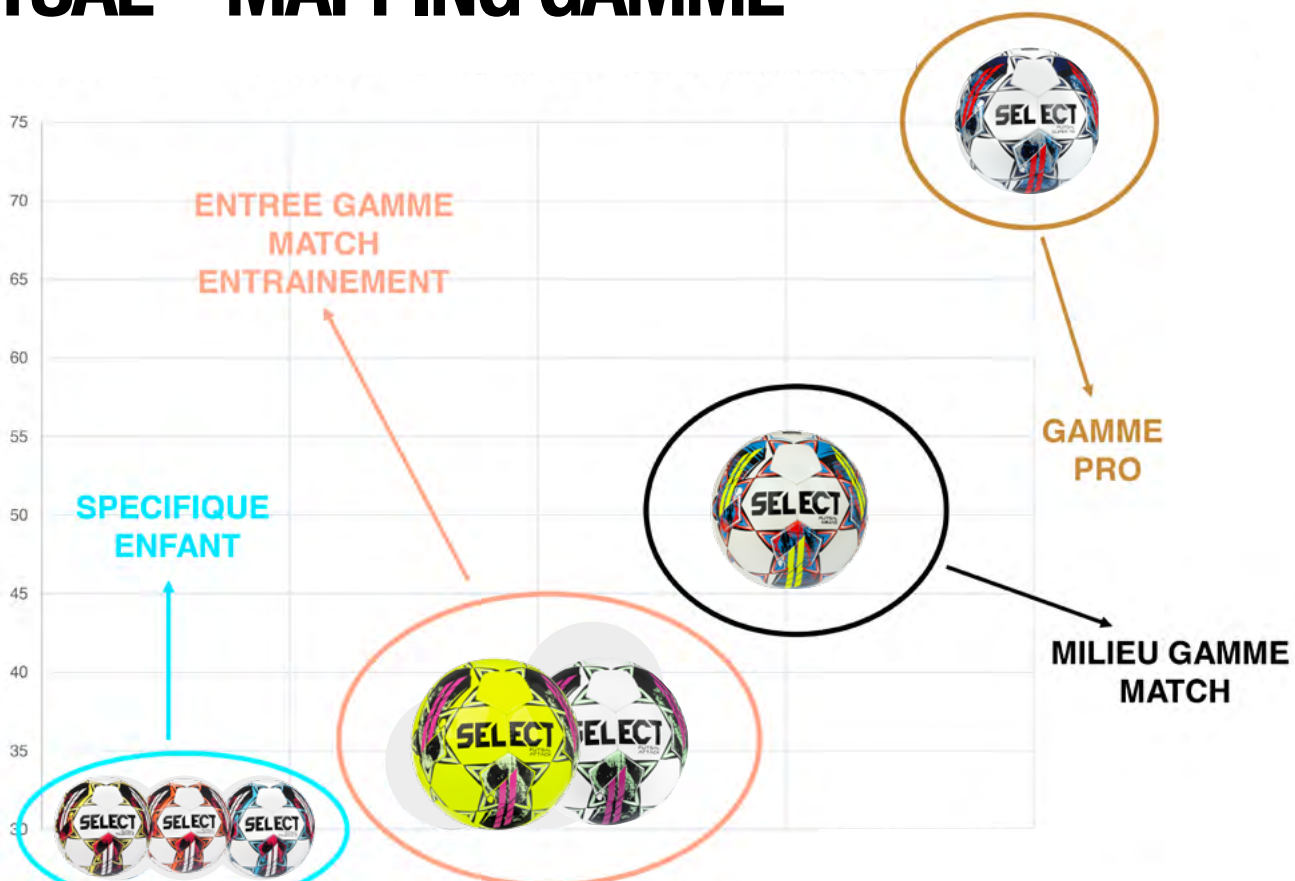

FUTSAL – MAPPING GAMME